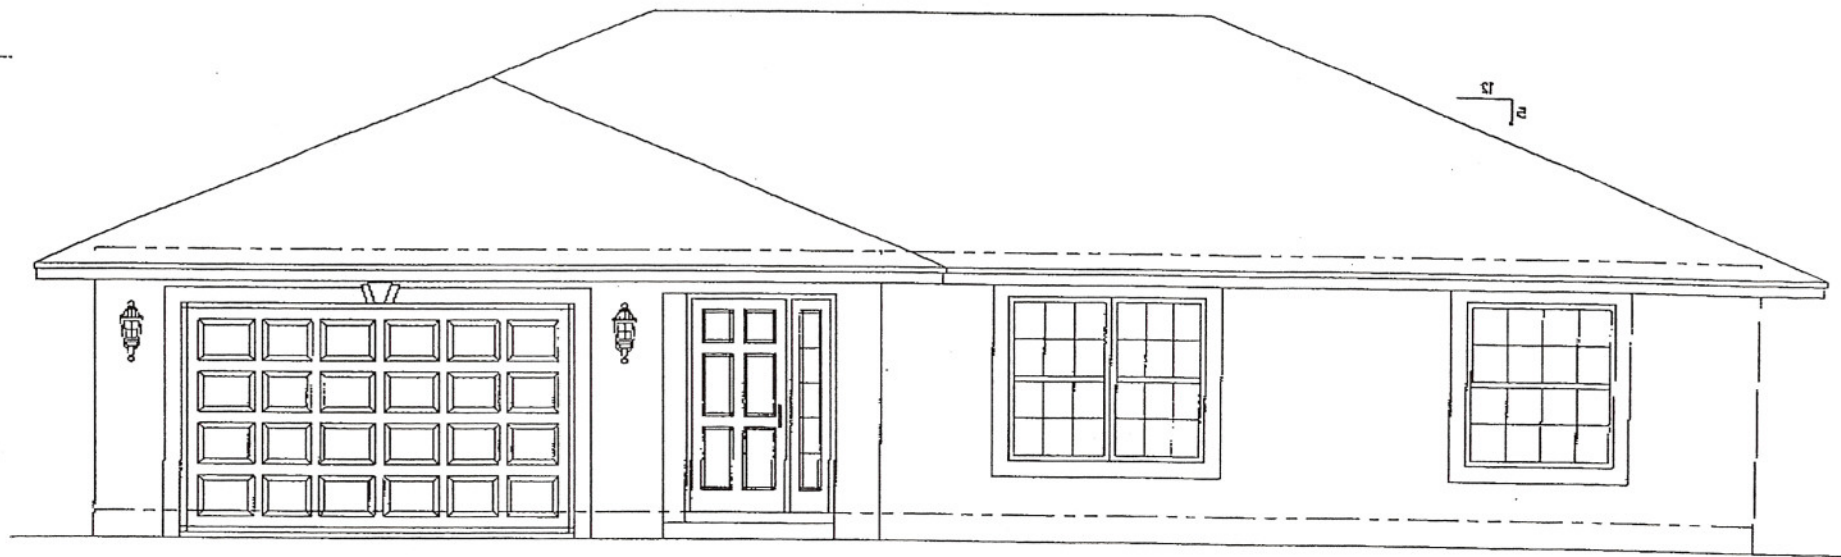

Living	1520 sf
Garage	387
Porch	190
Entry	67
Total	2164 sf

SPIRES
CONSTRUCTION

PHONE: 863.385.0774

The COVE 'L' Model

SPIRES
CONSTRUCTION

PHONE: 863.385.0774

The COVE 'L' Model